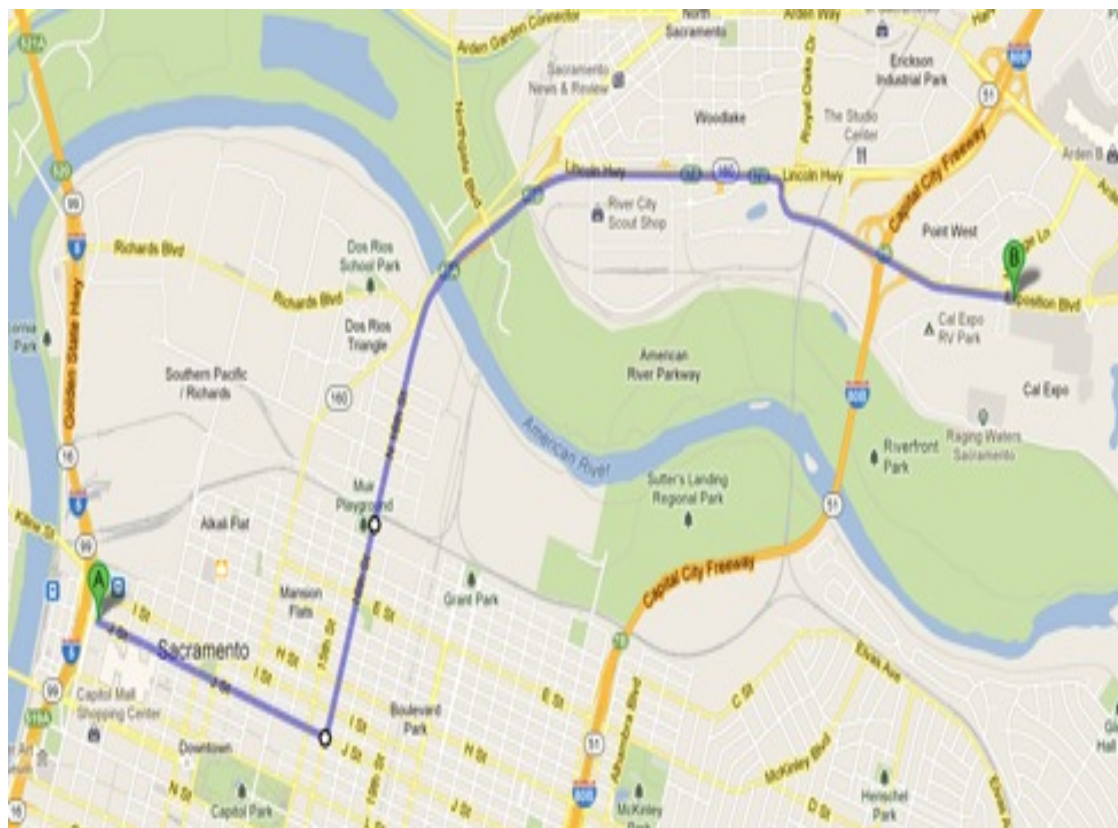

Directions from **HOLIDAY INN 300 J St, Sacramento** to **Harness Racing Cal Expo Lot D 1600 Exposition Blvd.**

Head **EAST** on **J St** to 16th St.

**LEFT** on **16th St.**

16th St. becomes HWY 160

You will go over the American River

Take **EXIT 47B EXPOSITION BLVD/ROYAL OAKS DR.**

Go straight through the signal the road curves to the left onto **EXPOSITION BLVD.**

Continue for 6 more signal lights

Go **PAST** the Main Gate to Cal Expo

Keep in the **right lane** and enter **LOT D** Parking is **FREE**  
If there happens to be another event that has fee based parking, tell them you are here for the Harness Races.

Drive to the back of LOT D to the **PREFERRED PARKING AREA.**

Head **west on Exposition Blvd** toward Response Rd

**Take the I-80 W** ramp to San Francisco

Merge onto I-80 Business

**Slight right onto I-80 BUSINESS W** (signs for I-5/US-50 E/S Lake Tahoe/I-80 W/San Francisco)