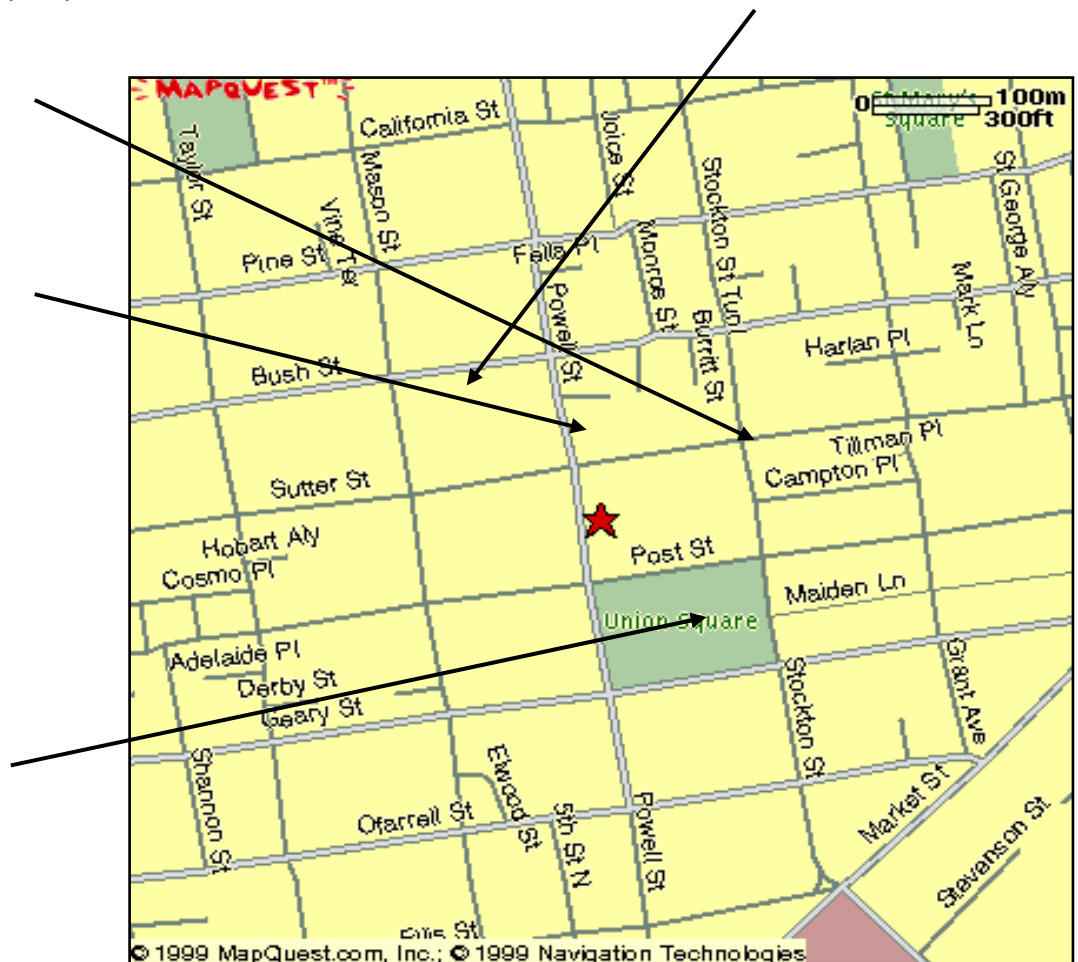

Union Square Garage

(333 Geary Street
Between Powell & Stockton)
Hours: 24 hours
Phone: (415) 397-0631
1st hour \$2.50
Up to 2 hours \$5.00
Up to 3 hours \$8.00
Up to 4 hours \$12.00
Up to 5 hours \$16.00
Up to 6 hours \$20.00
Up to 7 hours \$26.00
7-24 hours \$31.00