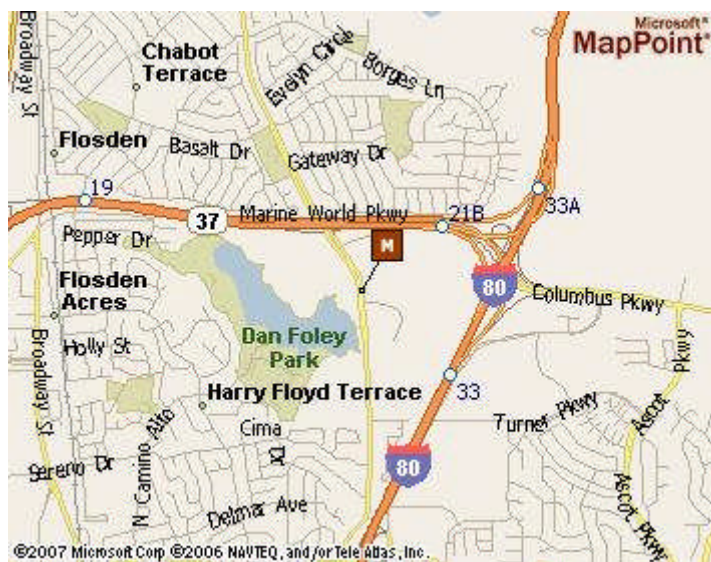

### Area Airports

#### Oakland - OAK

1-510-577-4000

Hotel Direction: 38 mi N

Driving Directions: Take 880 North, Take 80 East to Sacramento Take Hwy 37 Napa Exit Take Fairgrounds Drive / Marine World Exit Turn Left @ The Stop Light To Fairgrounds Drive The Courtyard by Marriott is 2 Blocks On The Left

#### San Francisco - SFO

1-415-876-2377

Hotel Direction: 45 mi N

Driving Directions: Take I-80 East Over The Bay Bridge To Sacramento Go Approximately 25 ? 30 Miles & Over The Carquinez Bridge Take Hwy 37 Napa Exit Take Fairgrounds Drive / Marine World Exit Turn Left @ The Stop Light To Fairgrounds Drive The Courtyard by Marriott is 2 Blocks On The Left

#### Sacramento International Airport - SMF

1-916-929-5411

Hotel Direction: 58 mi SW

Driving Directions: Take 80 West To San Francisco Take Hwy 37 San Rafael Exit Take Fairgrounds Drive / Marine World Exit The Courtyard by Marriott is 2 Blocks On The Left